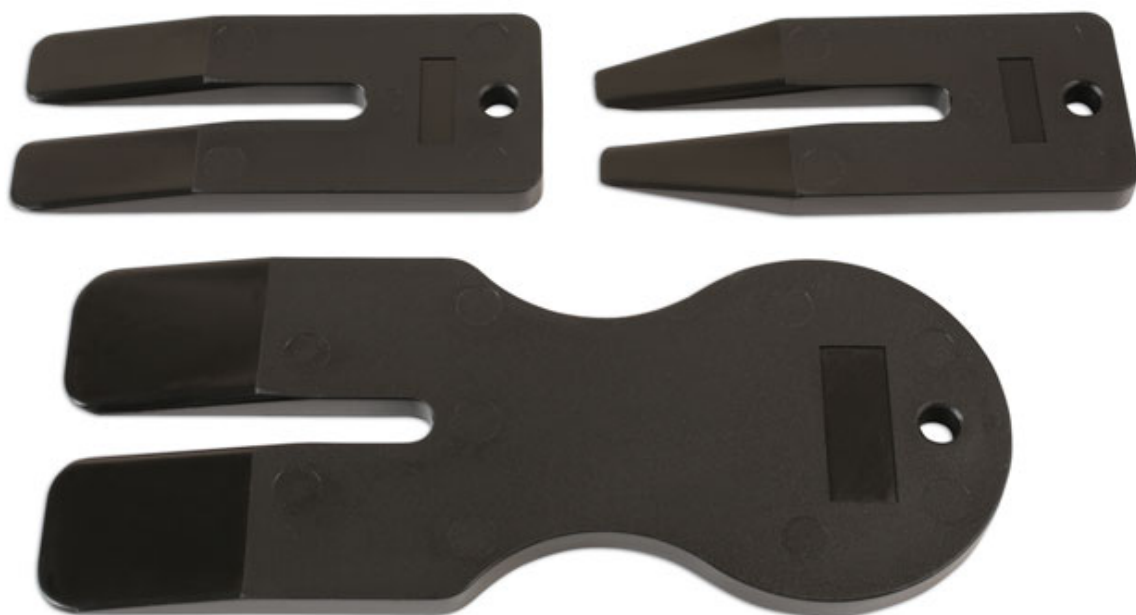

Wedge Set 3pc - for VW

A set of three essential wedges for removal of door trim and drawers.

Additional Information

- Equivalent to OEM T10383, T10383/1 & T10383/2.
- Slotted edges ideal for removing fixing clips.
- Specifically useful on Polo Mk V on door retaining tab.
-
-